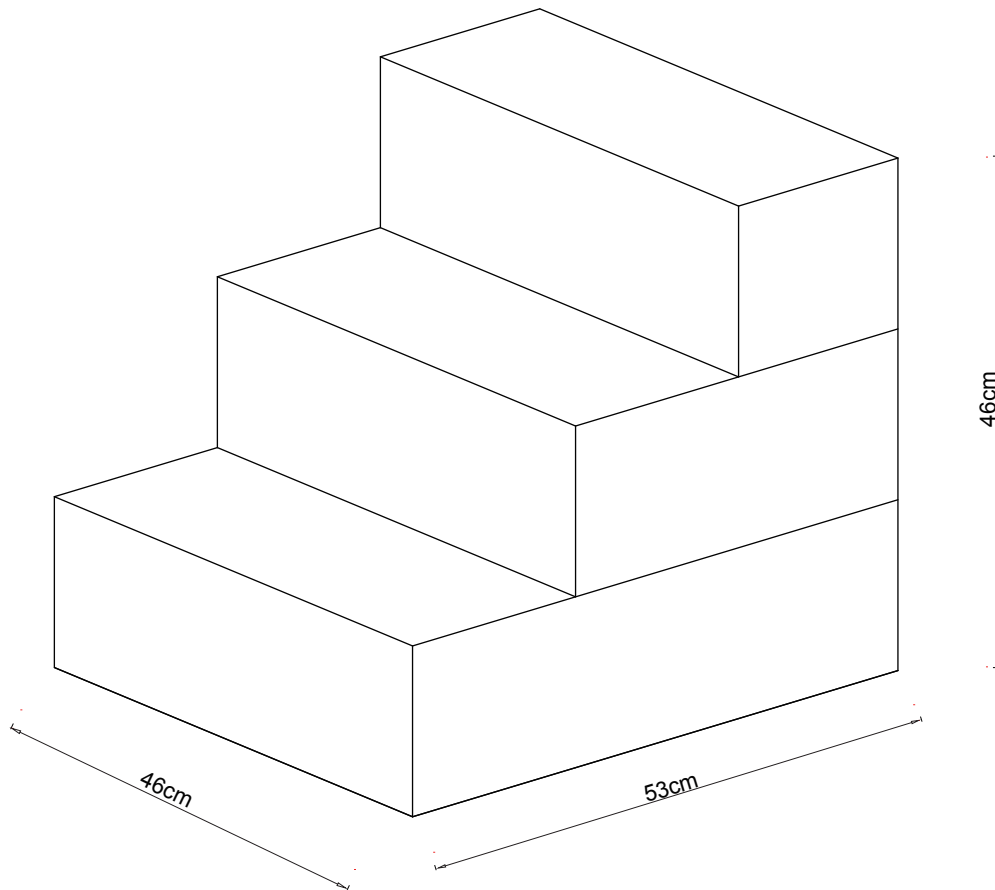

## Kelley

3 Step Pet Stairs Medium

ITEM CODE:76144

Imported by JWA Furniture Pty Ltd, Qld, Brisbane Australia.  
For any assistance with assembly or for missing parts please refer to your receipt